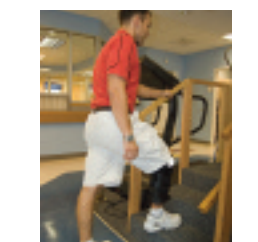

020

329

008

Macintosh® and Windows®  
50 Images, each in 2 file sizes:

High Resolution:  
28mb, 300 dpi, JPEG

Low Resolution:  
1mb, 300 dpi, JPEG

Download Images Online:  
[www.realisticreflections.com](http://www.realisticreflections.com)